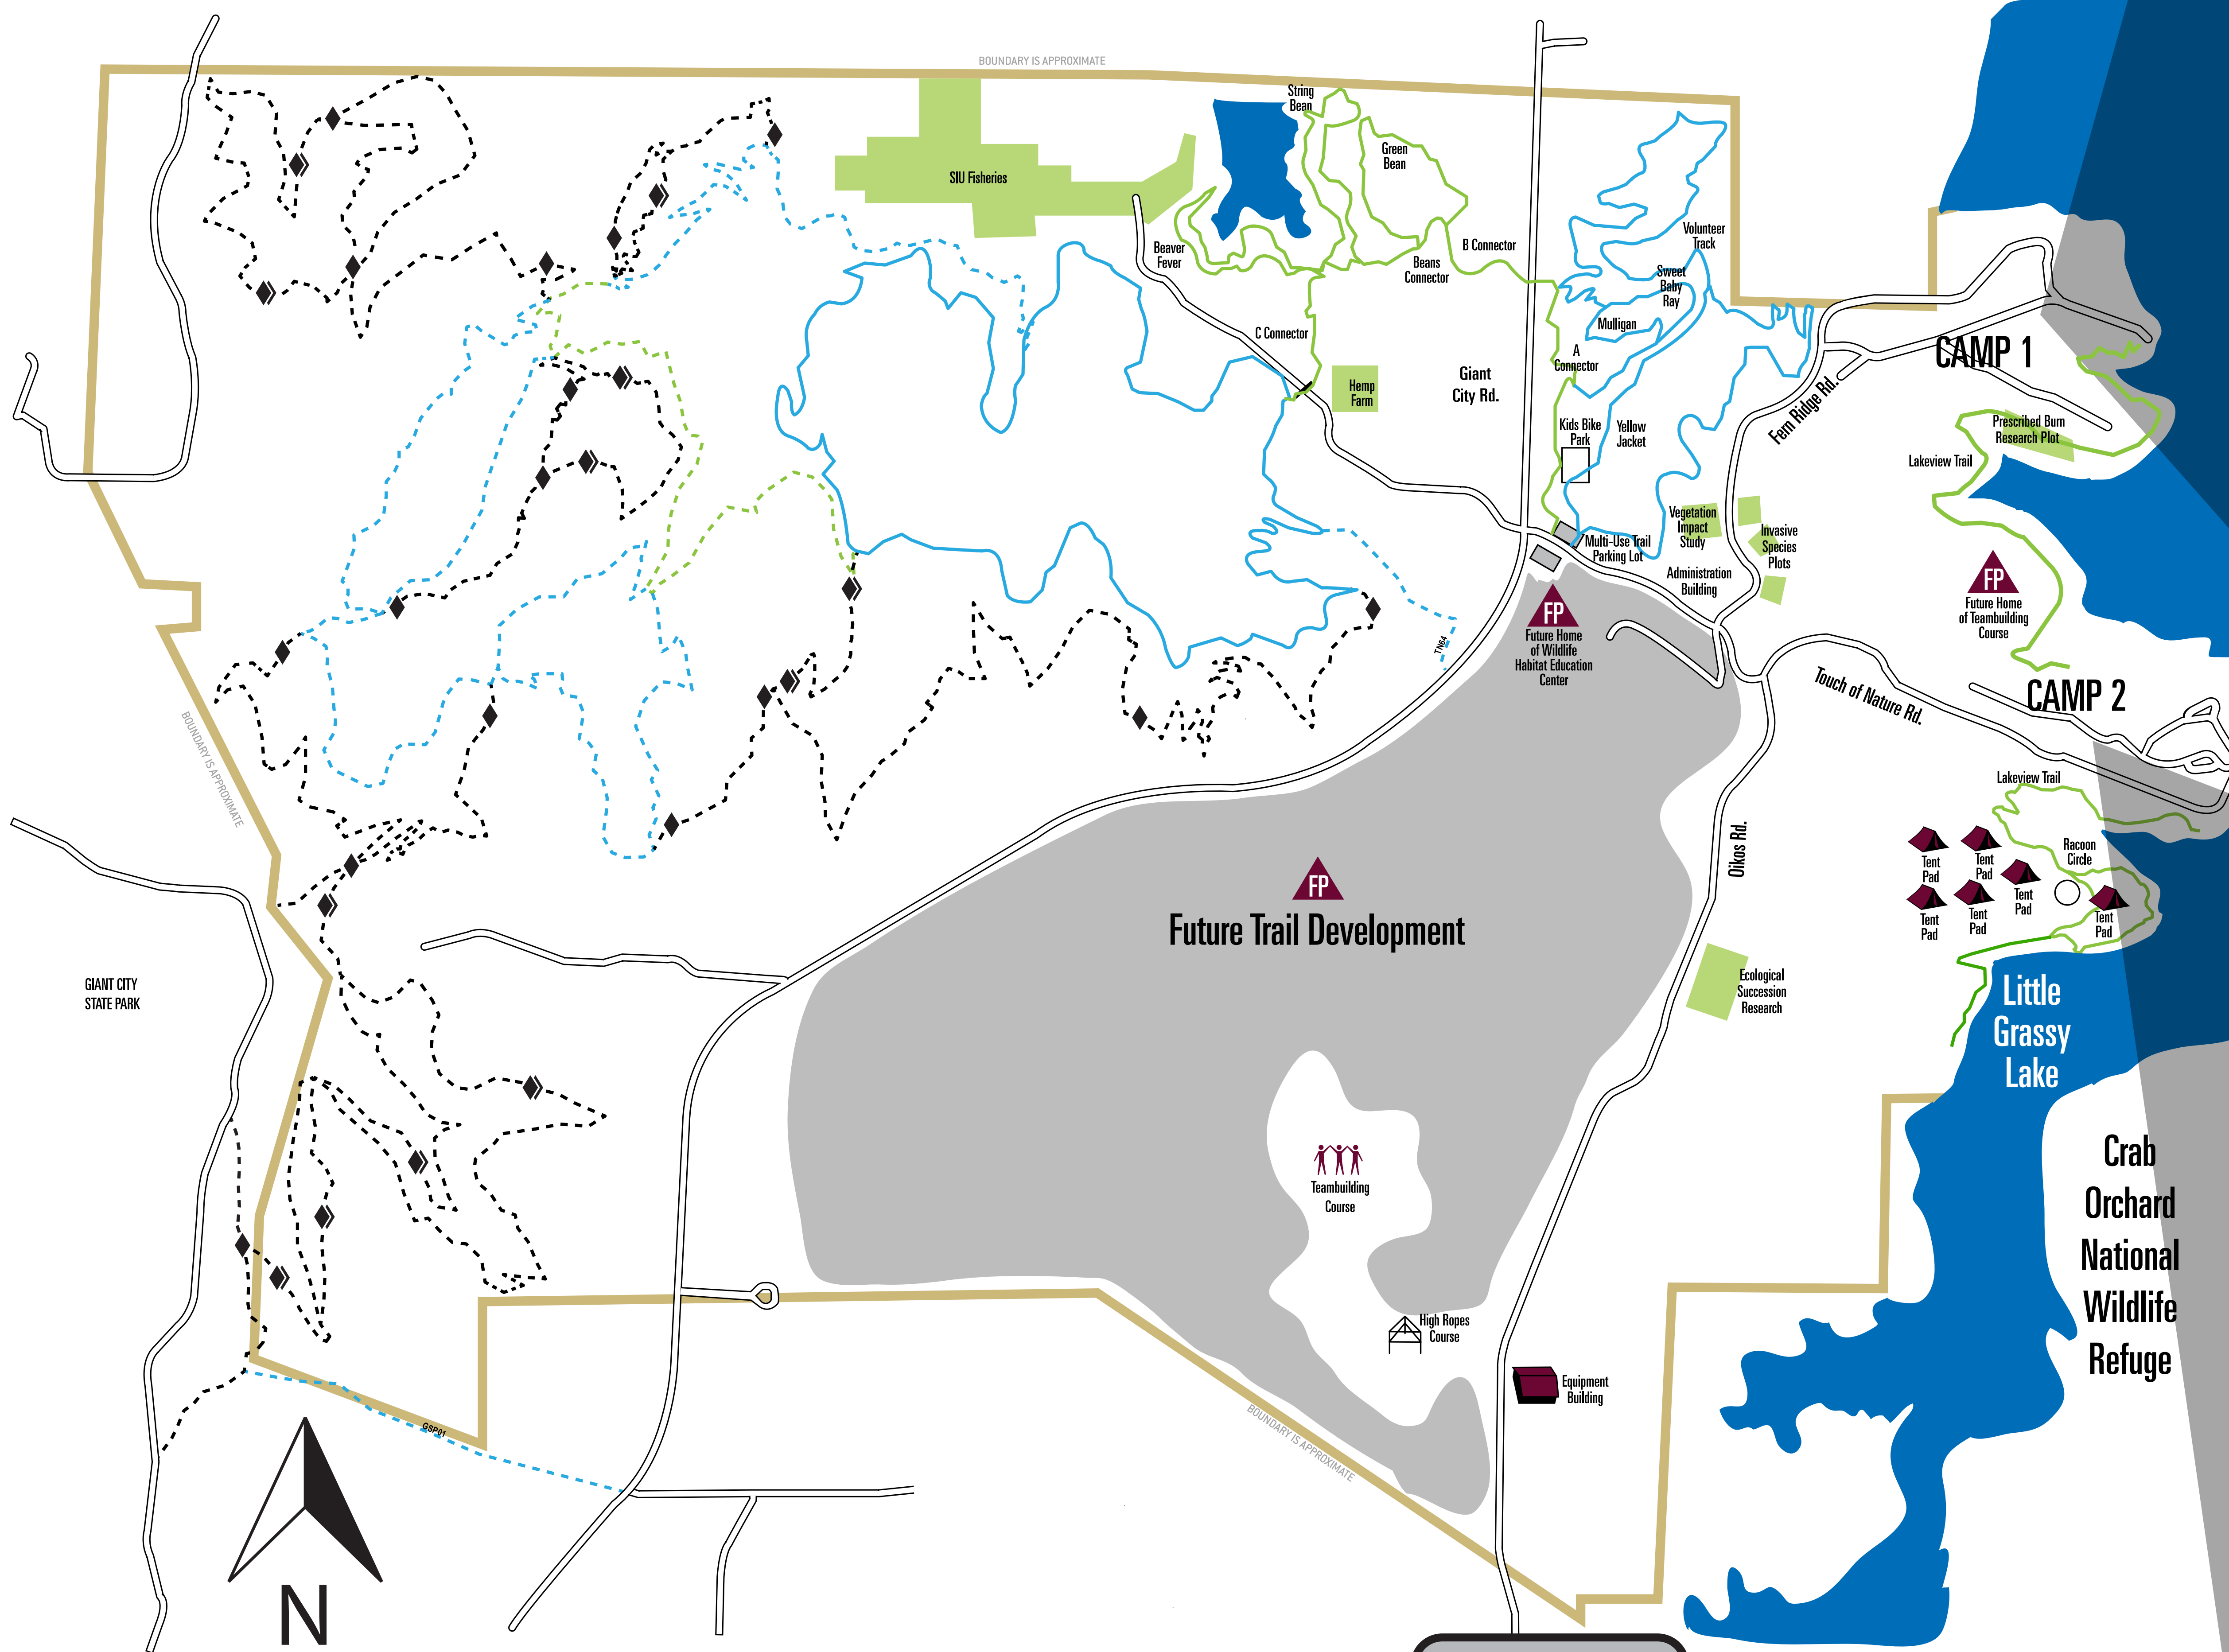

Touch of Nature

OUTDOOR EDUCATION CENTER

Trail Specs - 9.14 miles

| |
|-------------------------------------|
| Green Trails - 2.72 mi total |
| A Connector - .39 mi |
| B Connector - .35 mi |
| C Connector - .23 mi |
| Green Bean - .44 mi |
| String Bean - .66 mi |
| Beaver Fever - .65 mi |
| Blue Trails - 3.14 mi total |
| Volunteer Track - 2.06 mi |
| Sweet Baby Ray - .47 mi |
| Mulligan - .21 mi |
| Yellow Jacket - .40 mi |
| Black Trail - 3.28 mi total |
| Catalyst - 3.28 mi |

TRAIL DIFFICULTY

| | |
|--|--------------------------------|
| | EASY |
| | MORE DIFFICULT |
| | VERY DIFFICULT |
| | EXTREMELY DIFFICULT |
| | CONCEPTUAL TRAIL (DASHED LINE) |

| | |
|--|----------------|
| | Cabin |
| | Future Project |
| | Restroom |
| | Parking Lot |
| | Small Craft |
| | Directory |