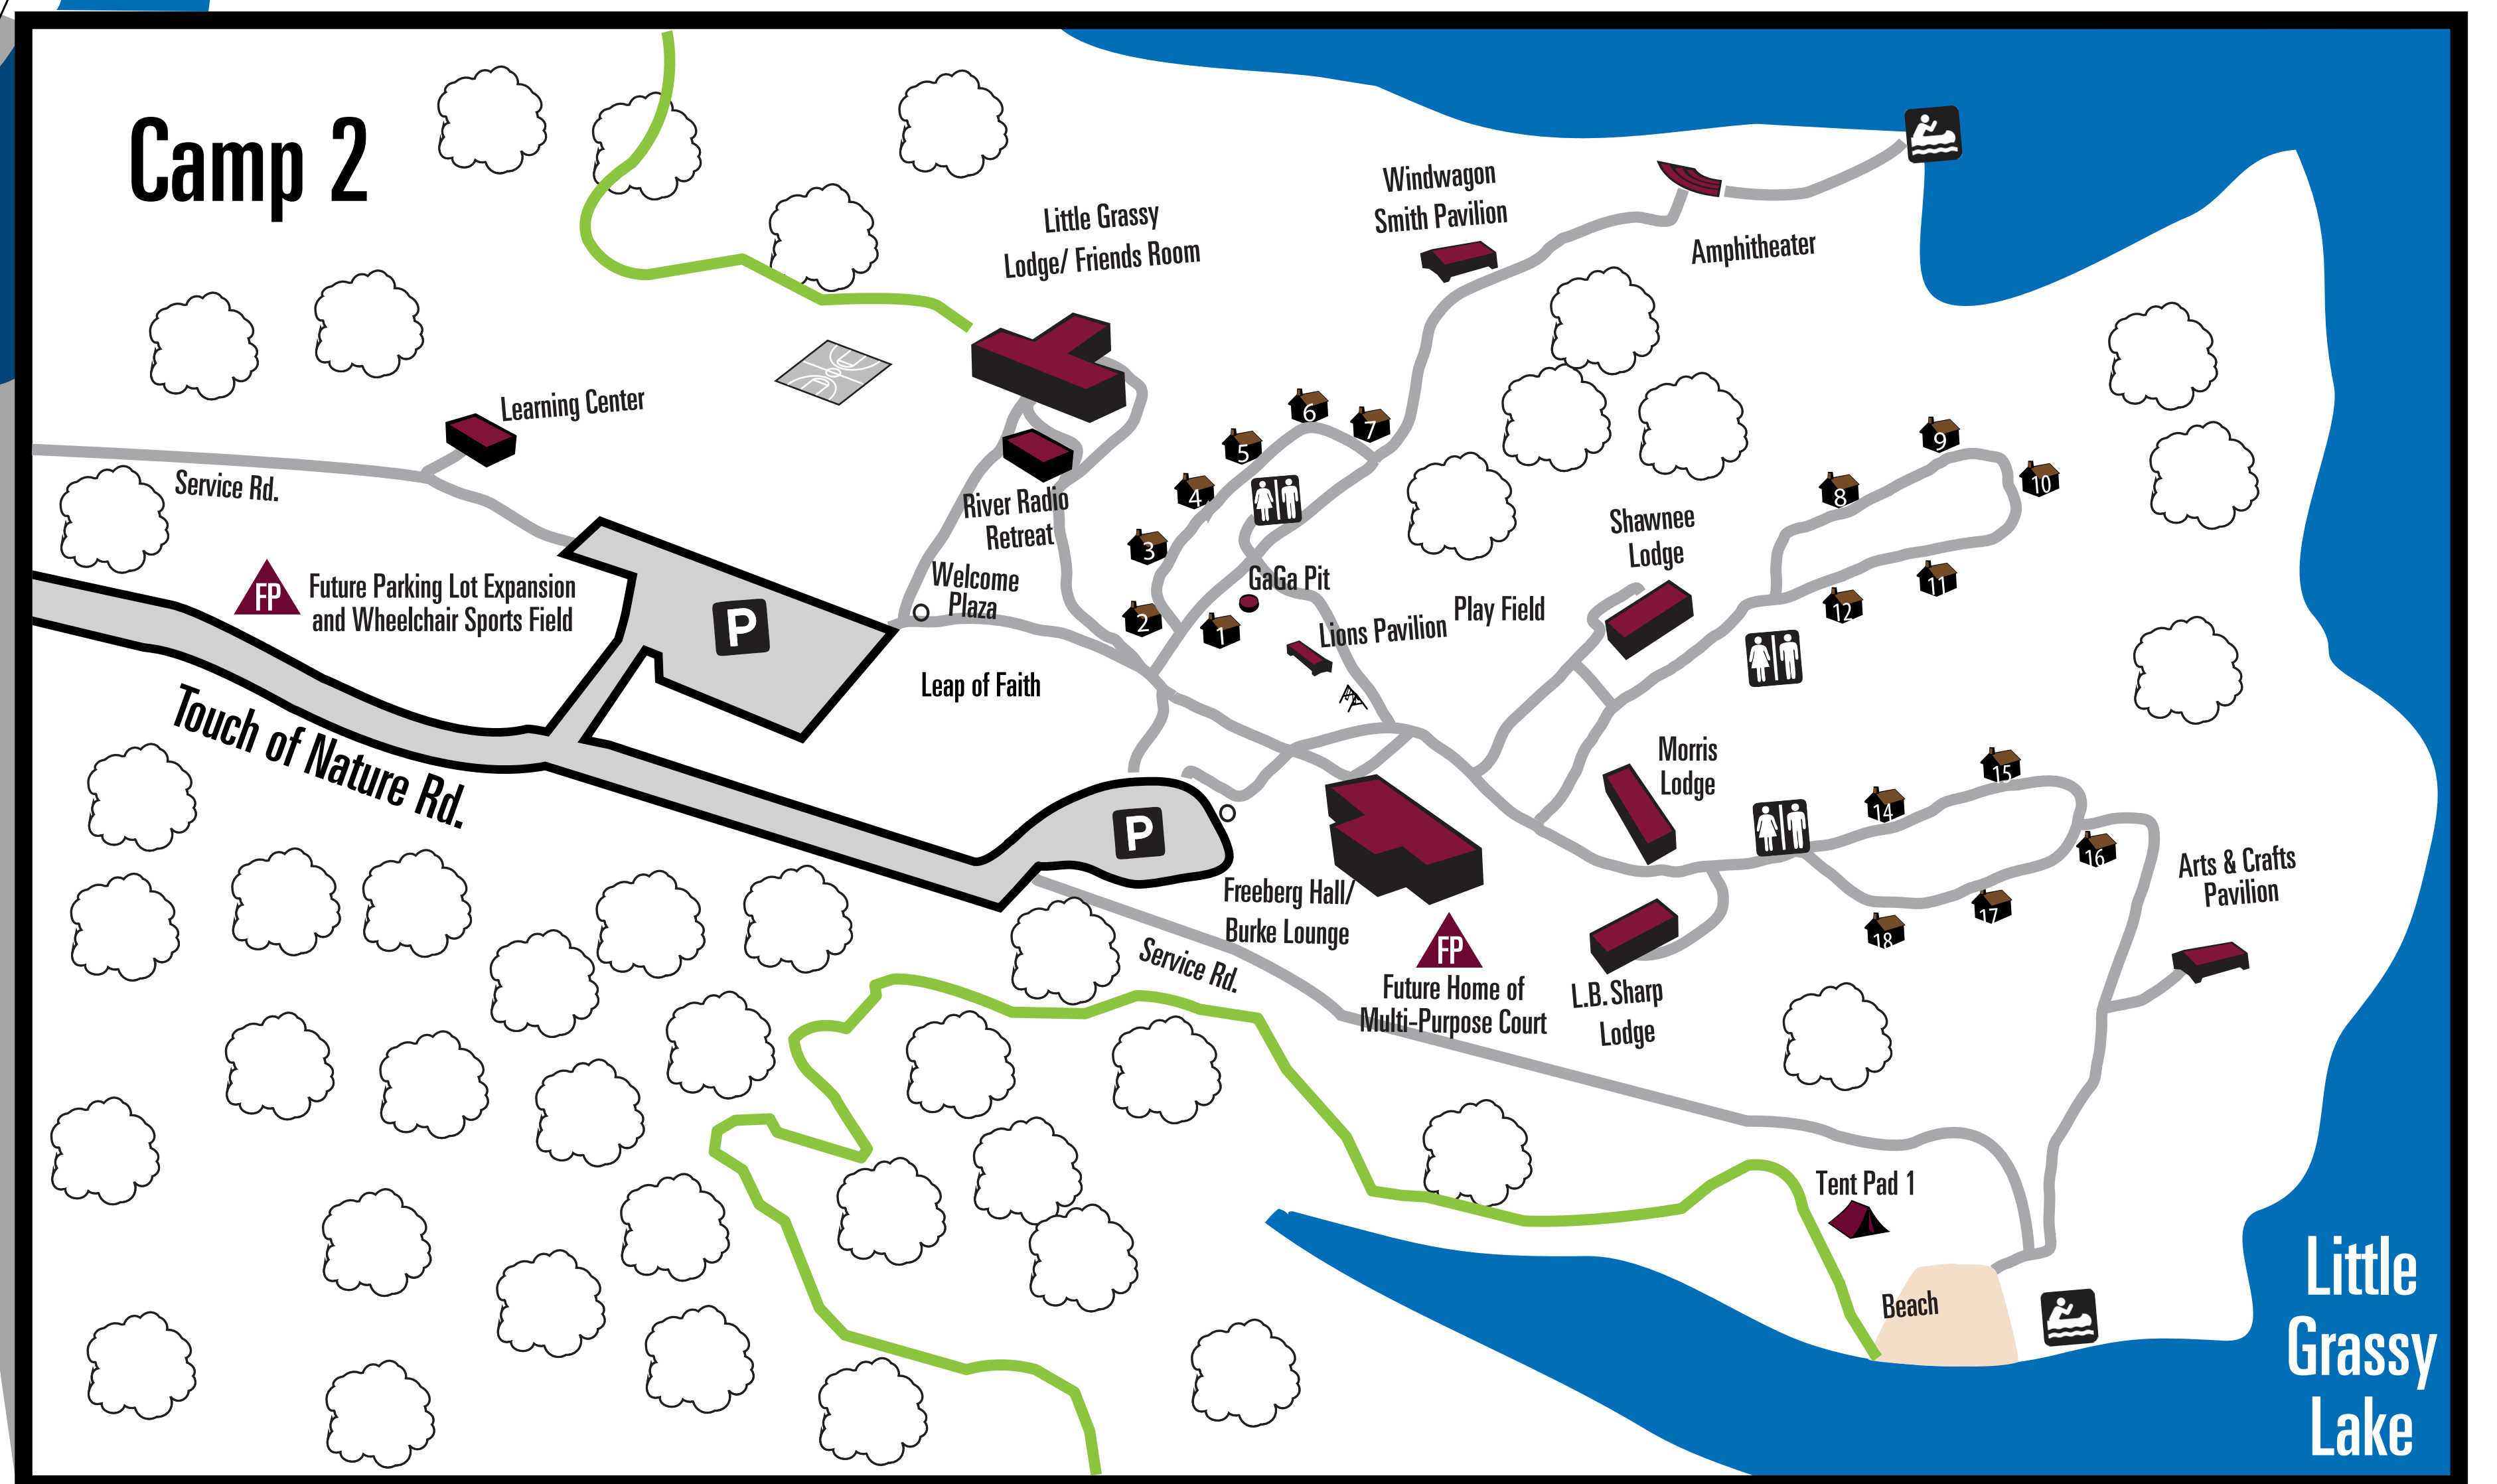

Touch of Nature

OUTDOOR EDUCATION CENTER

Trail Specs - 9.14 miles

| |
|-------------------------------------|
| Green Trails - 2.72 mi total |
| A Connector - .39 mi |
| B Connector - .35 mi |
| C Connector - .23 mi |
| Green Bean - .44 mi |
| String Bean - .66 mi |
| Beaver Fever - .65 mi |
| Blue Trails - 3.14 mi total |
| Volunteer Track - 2.06 mi |
| Sweet Baby Ray - .47 mi |
| Mulligan - .21 mi |
| Yellow Jacket - .40 mi |
| Black Trail - 3.28 mi total |
| Catalyst - 3.28 mi |

TRAIL DIFFICULTY

| | |
|--|--------------------------------|
| | EASY |
| | MORE DIFFICULT |
| | VERY DIFFICULT |
| | EXTREMELY DIFFICULT |
| | CONCEPTUAL TRAIL (DASHED LINE) |

| | |
|--|----------------|
| | Cabin |
| | Future Project |
| | Restroom |
| | Parking Lot |
| | Small Craft |
| | Directory |