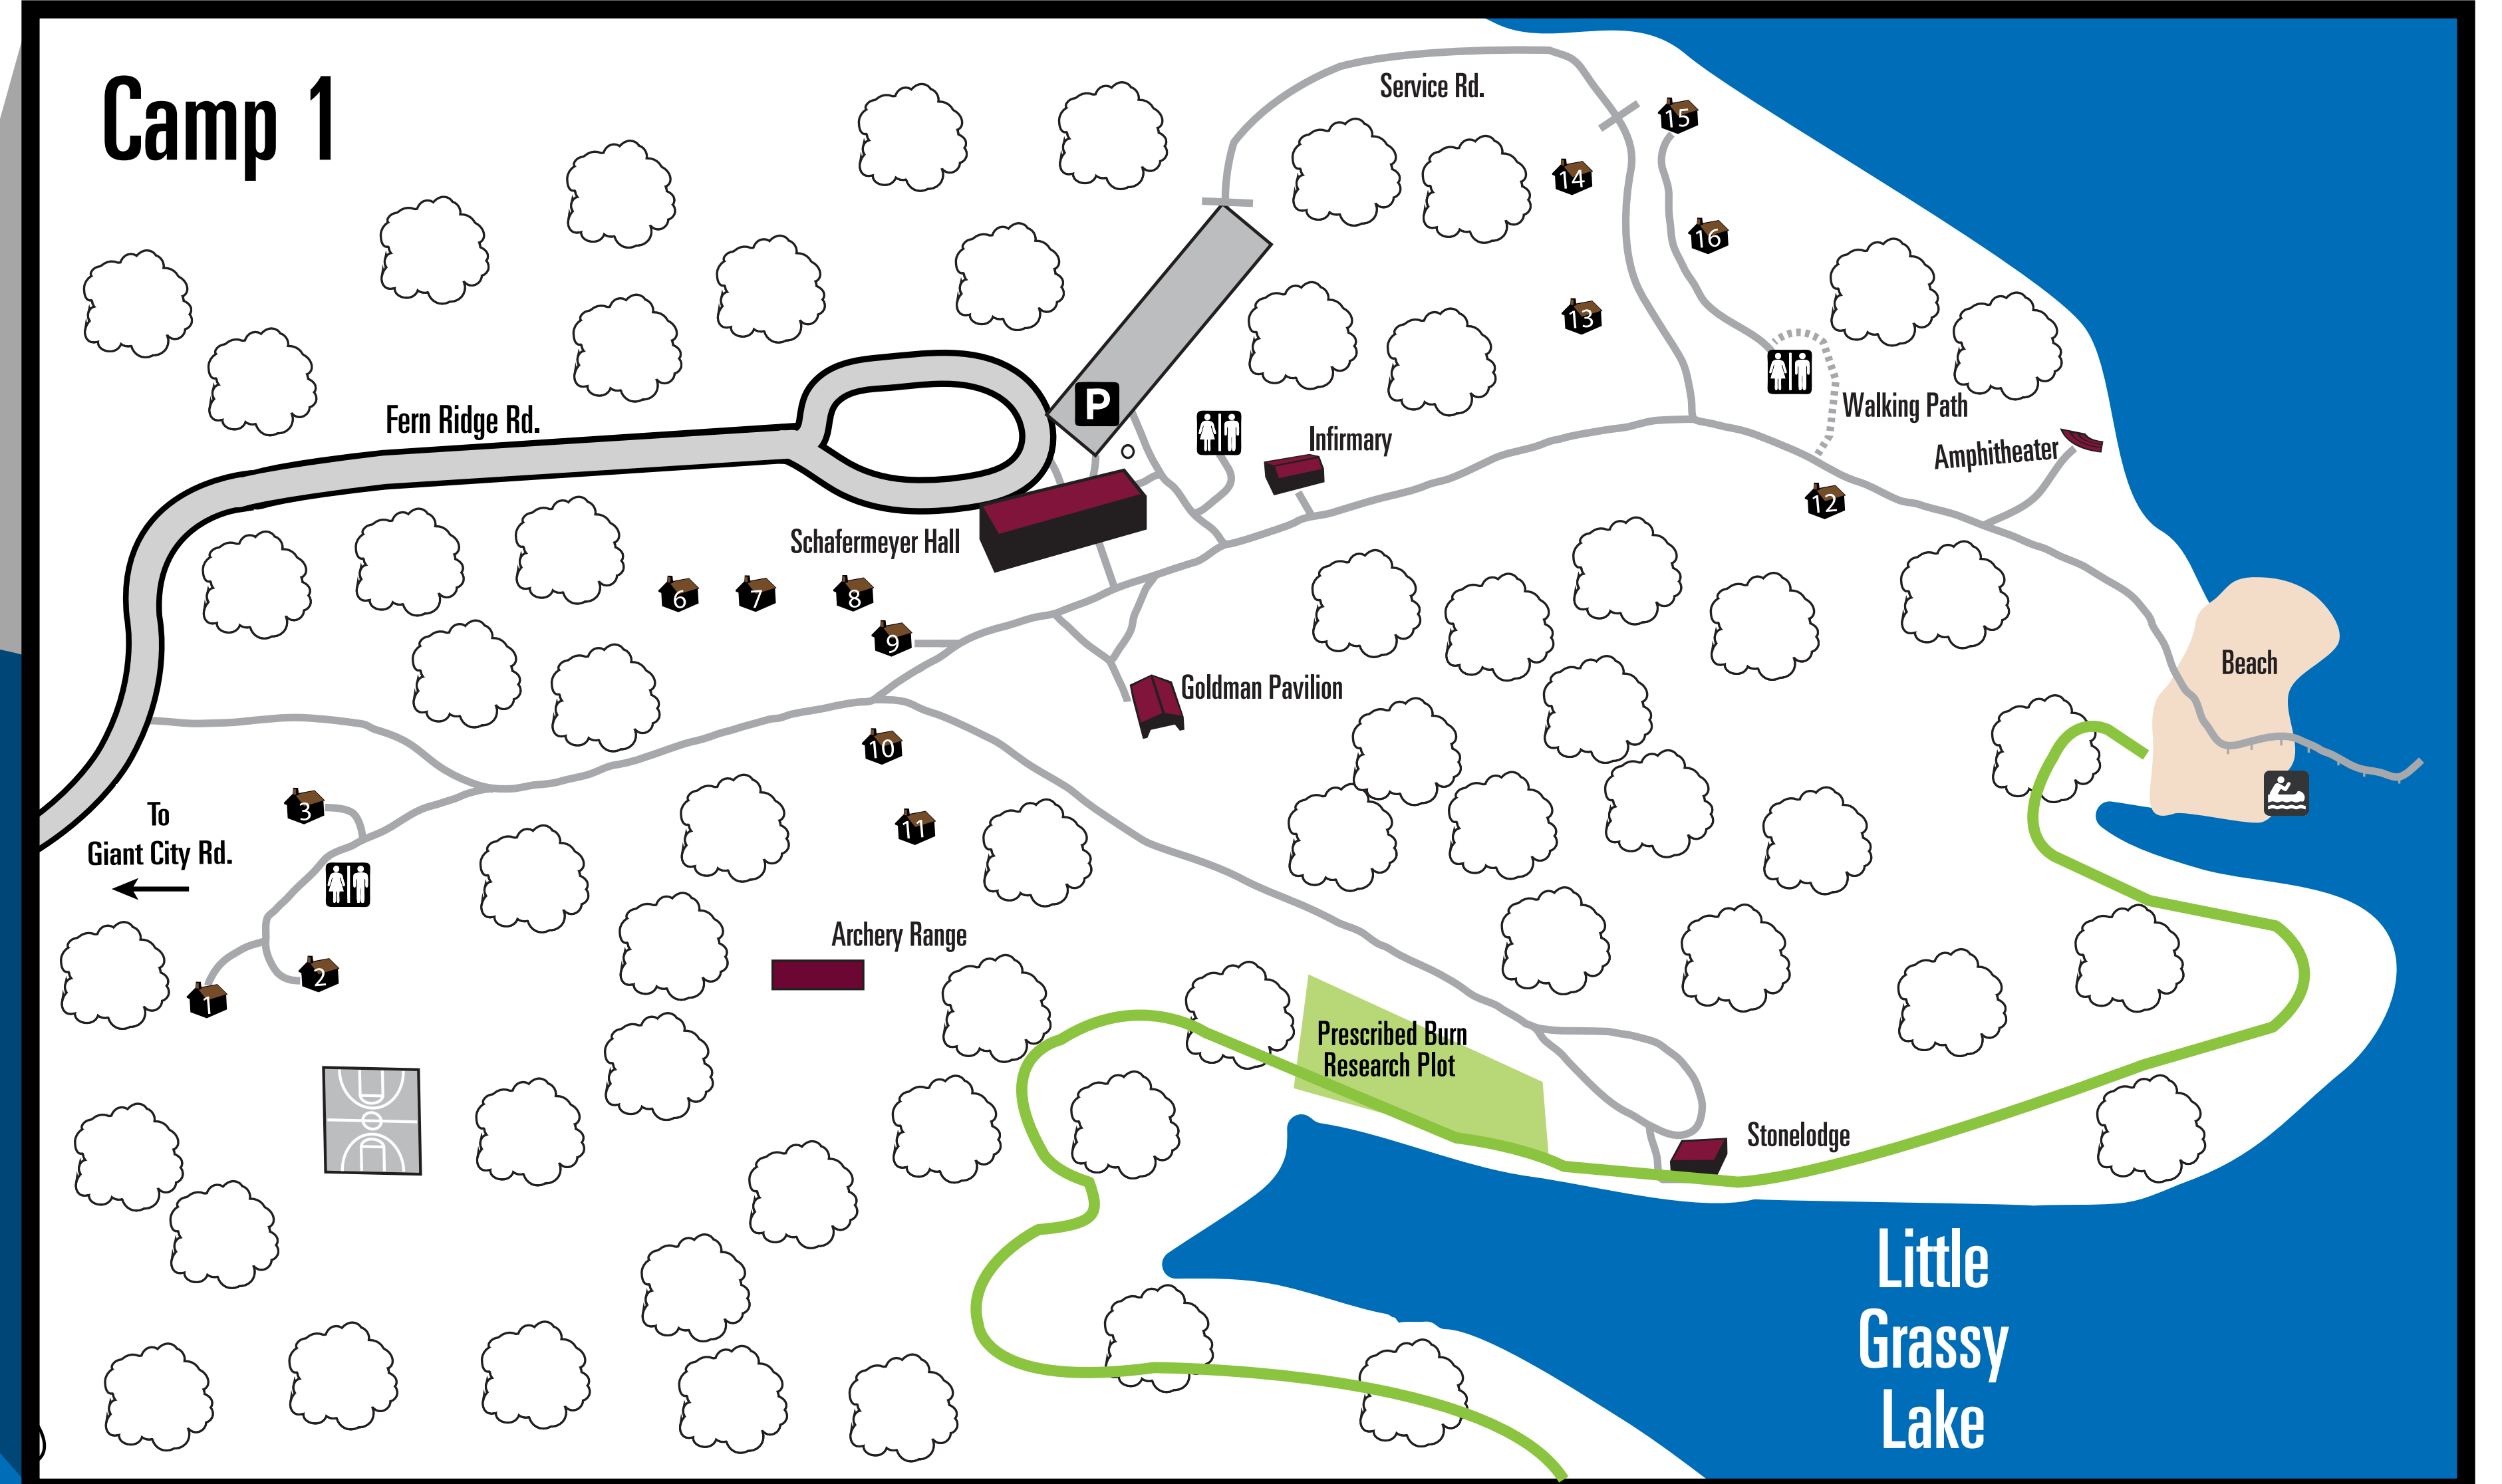

Touch of Nature

OUTDOOR EDUCATION CENTER

Trail Specs - 9.14 miles

| |
|-------------------------------------|
| Green Trails - 2.72 mi total |
| A Connector - .39 mi |
| B Connector - .35 mi |
| C Connector - .23 mi |
| Green Bean - .44 mi |
| String Bean - .66 mi |
| Beaver Fever - .65 mi |
| Blue Trails - 3.14 mi total |
| Volunteer Track - 2.06 mi |
| Sweet Baby Ray - .47 mi |
| Mulligan - .21 mi |
| Yellow Jacket - .40 mi |
| Black Trail - 3.28 mi total |
| Catalyst - 3.28 mi |

TRAIL DIFFICULTY

| | |
|--|--------------------------------|
| | EASY |
| | MORE DIFFICULT |
| | VERY DIFFICULT |
| | EXTREMELY DIFFICULT |
| | CONCEPTUAL TRAIL (DASHED LINE) |

| | |
|--|----------------|
| | Cabin |
| | Future Project |
| | Restroom |
| | Parking Lot |
| | Small Craft |
| | Directory |